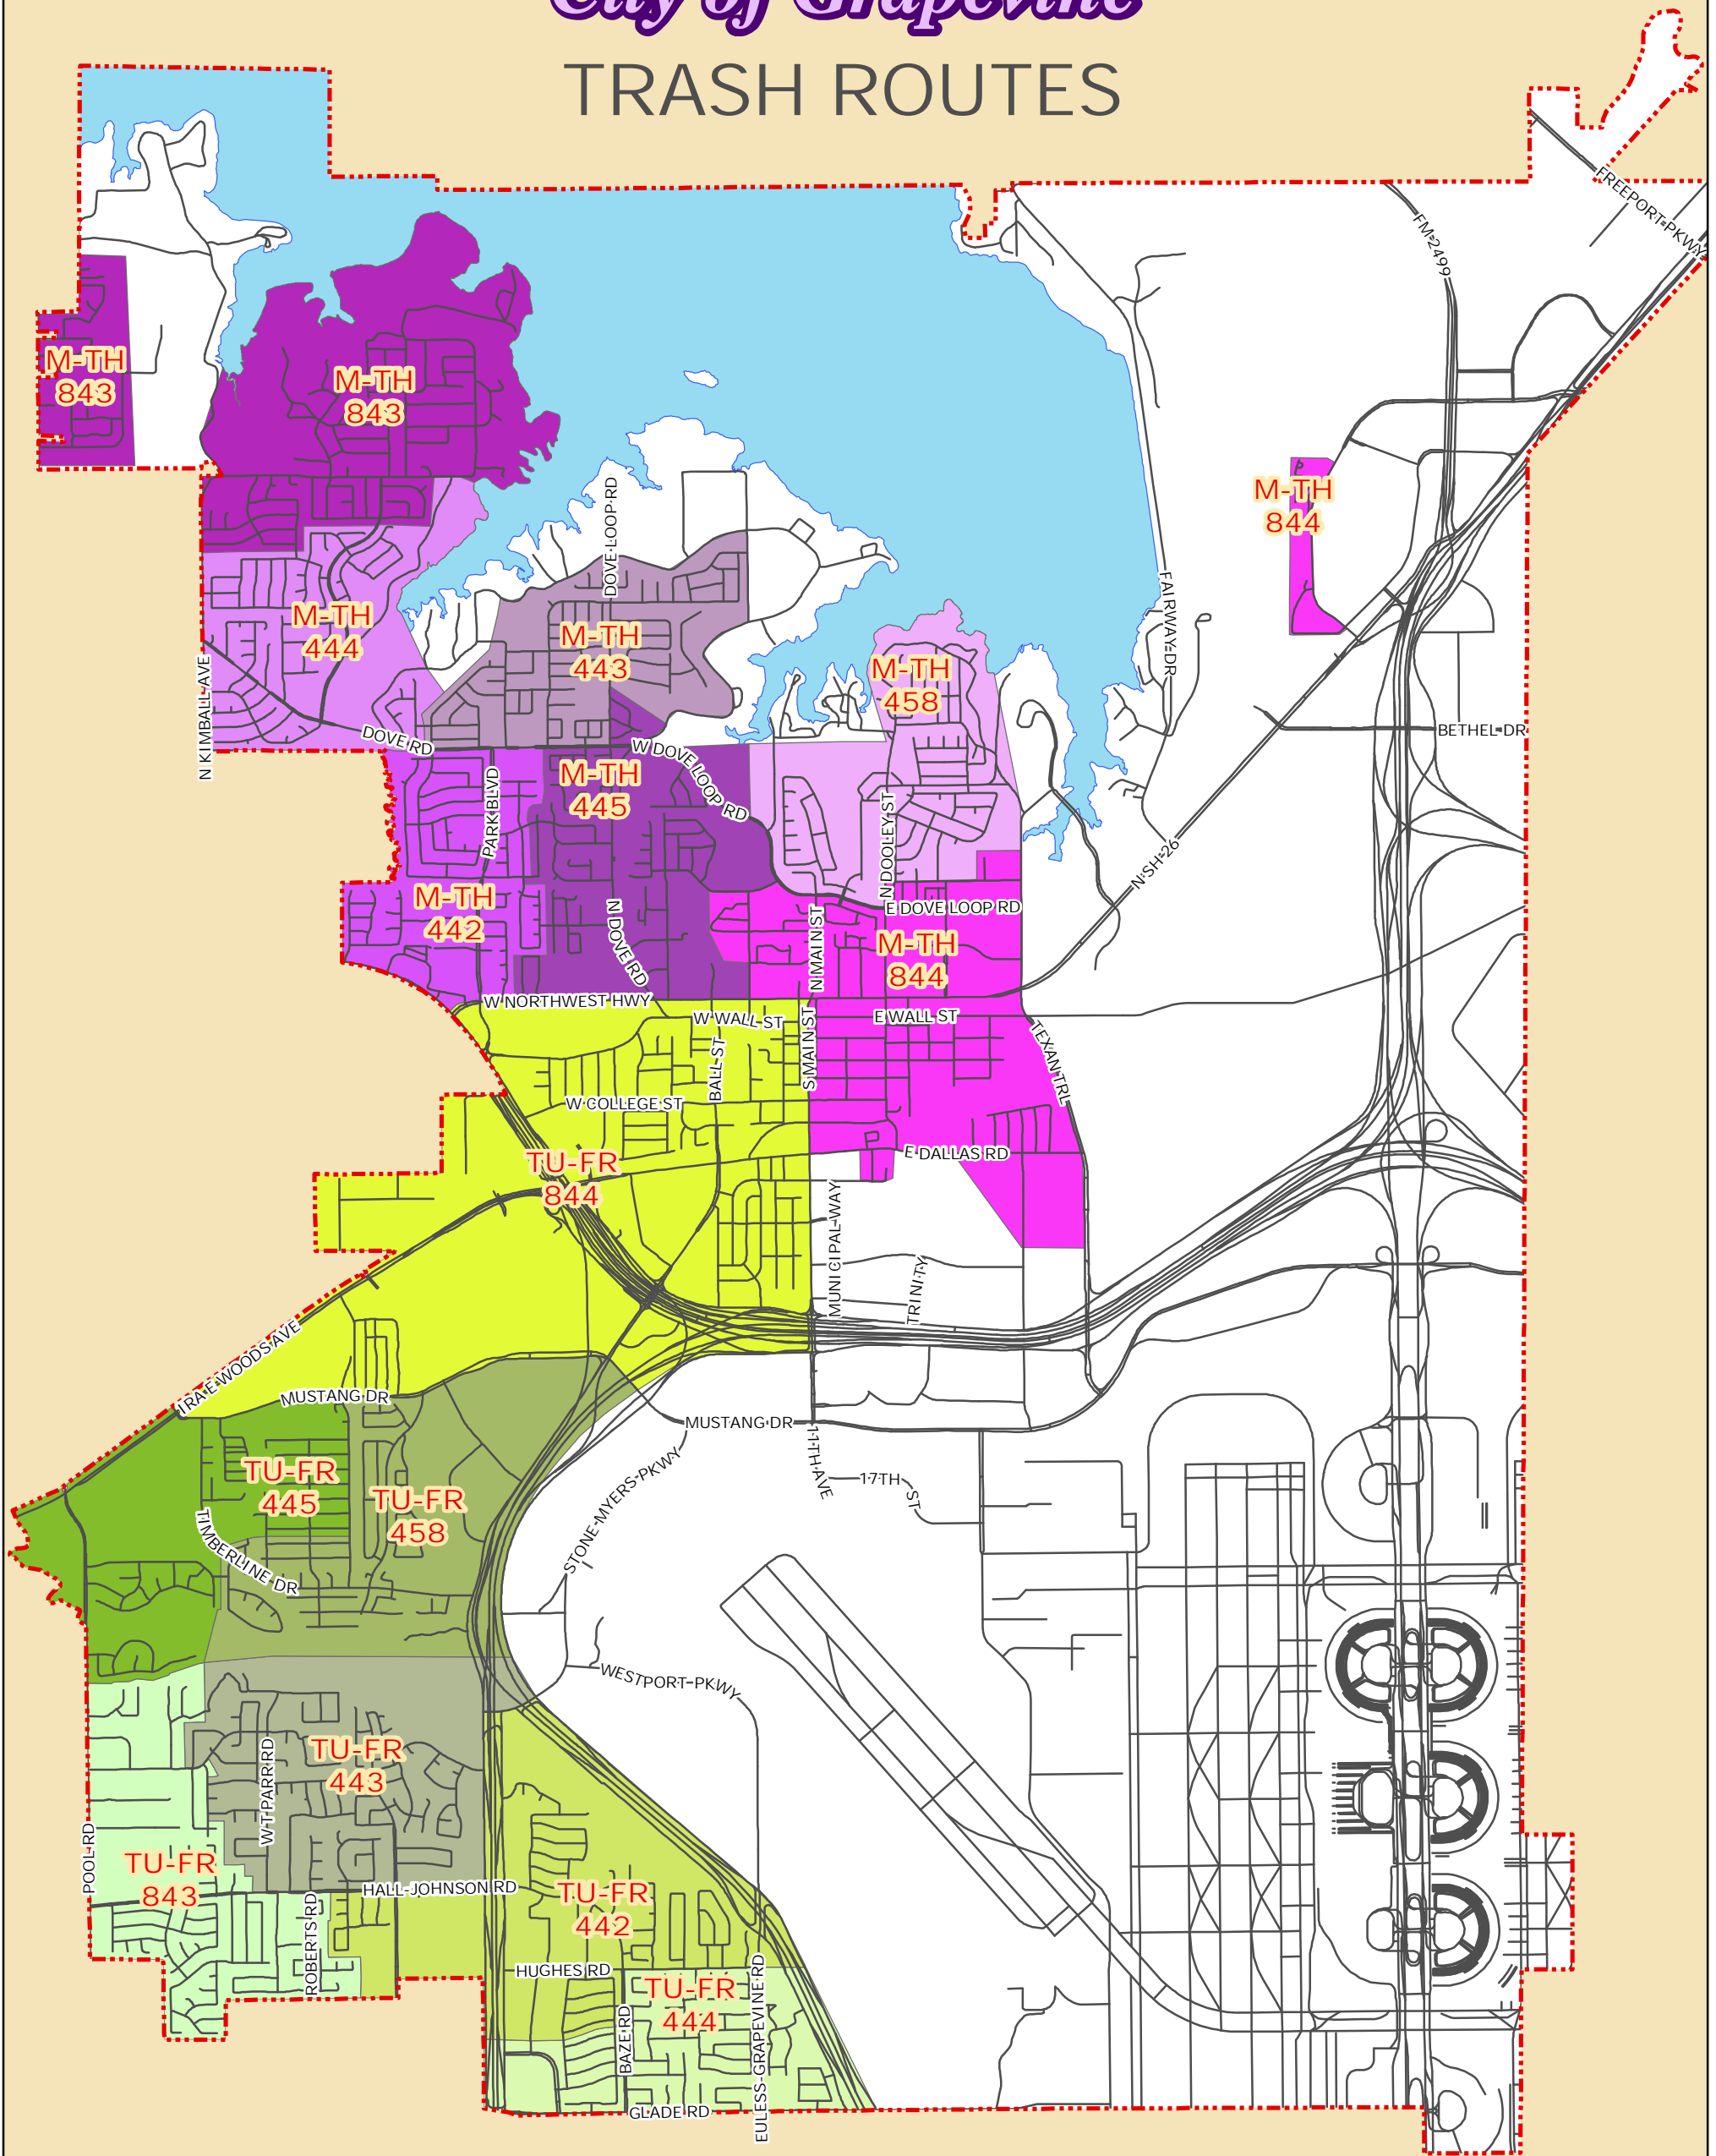

# City of Grapevine

## TRASH ROUTES

### Trash Routes

#### Tuesday & Friday